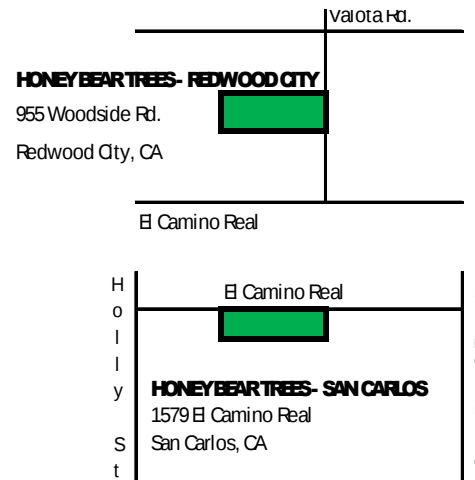

www.honeybeartrees.com

Clifford Elementary School CHRISTMAS TREE AND WREATH Fundraising Program

Your organization receives 15% of the purchase price when you buy a Holiday tree at HONEY BEAR TREES. Tell your friends & neighbors and raise even more money!

Simply bring this flyer when you purchase your tree and wreath. (If you happen to forget it, there will be extra flyers on the lot). It's that simple!

All our trees are of the finest quality and freshness, grown on the Cocco Christmas Tree Farm in Oregon's beautiful Cascade foothills. Here's a great opportunity to find the perfect Christmas Tree and support *your* organization at the same time!

<p>HONEY BEAR TREES- REDWOOD CITY 955 Woodside Rd. Redwood City, CA 650-364-3507</p>	<p>Open: 11/20/2011 to 12/24/2011 7 - days a week 9:00 am to 9:00 pm</p>
<p>HONEY BEAR TREES- SAN CARLOS 1579 El Camino Real San Carlos, CA</p>	<p>Open: 11/20/2011 to 12/24/2011 7 - days a week 9:00 am to 9:00 pm</p>